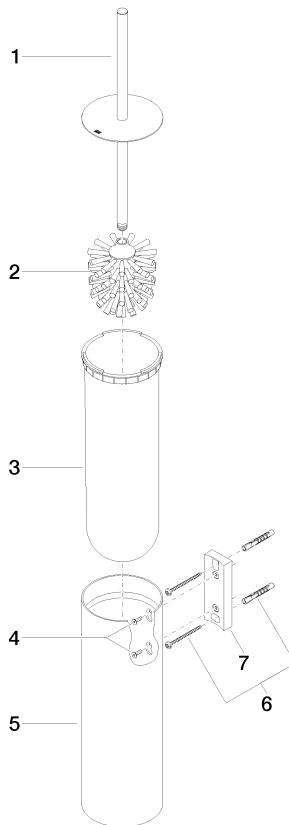

83 910 979

- brush, matte black
- width 100mm
- height 456 mm
- 110mm projection

Fits: MADISON, MEM, TARA, CL.1, LISSÉ,
VAIA, META, CYO

	Chrome	83 910 979-00
	Brushed Platinum	83 910 979-06
	Platinum	83 910 979-08
	Dark Chrome	83 910 979-19
	Light Gold	83 910 979-26
	Brushed Light Gold	83 910 979-27
	Brushed Durabronze (23kt Gold)	83 910 979-28
	Matte Black	83 910 979-33
	Brushed Bronze	83 910 979-42
	Brushed Champagne (22kt Gold)	83 910 979-46
	Brushed Chrome	83 910 979-93
	Brushed Dark Platinum	83 910 979-99

83 910 979

83 910 979

Parts for other finishes can be found here: Brushed Platinum

Spare parts list

No.	Item Number	Name	Quantity used	Delivery time
1	90 20 97 505 01-00	handle	1	10
2	90 18 50 601 00 90	brush	1	2
3	08 18 40 524 90	insert	1	2
4	90 30 30 014 00 90	screw	1	2
5	08 23 01 503-00	casing	1	10
6	05 30 31 025 00 90	fixing set	2	2
7	05 18 40 287 00 90	holder	1	2